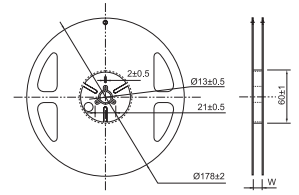

Type (类型)	Tape 编带	Qty. / Reel 数量 / 卷装	Tape Width 纸带宽	W±1
01005, PF0A	Paper 纸带	20,000pcs	8mm	10
0201, CQ01, 2F01, 4F01, ES01, NQ01, NS01, PF01, ES01	Paper 纸带	15,000pcs	8mm	10
0402, CQ02, CS02, ES02, HP02, HQ02, LT02, NM02, NQ02, NS02, PF02, PS02, TC02, AS02, MS01, TL01, TA01, MS02, TL02, TA02	Paper 纸带	10,000pcs	8mm	10
0603, CQ03, AS03, CS03, ES03, HP03, HQ03, HV03, LT03, NM03, NS03, NQ03, PF03, PS03, TC03, MS03, TL03, TA03	Paper 纸带	5,000pcs	8mm	10
0805, CQ05, AS05, CS05, ES05, HP05, HQ05, HV05, LT05, MS05, NM05, NQ05, NS05, PF05, PS05, TC05, WR08, LE05, MS05, MW08, TL05, TA05, VS05	Paper 纸带	5,000pcs	8mm	10
1206, CQ06, AS06, CS06, ES06, HP06, HQ06, HV06, LT06, MS06, NM06, NQ06, PF06, PS06, TC06, WR12, LE06, NS06, MS06, MW12, TL06, TA06	Paper 纸带	5,000pcs	8mm	10
1210, CQ07, AS07, CS07, NQ07, ES07, HP07, HQ07, HV07, PF07, PS07, AS07, TC07, NS07, TL07, TA07	Paper 纸带	5,000pcs	8mm	10
ML05, ML06	Embossed 塑胶带	5,000pc	8mm	10
2010, CQ10, AS10, CS10, HP10, HQ10, HV10, PF10, MS10, NQ10, PS10, WR20, NS10, TL10, VS10	Embossed 塑胶带	4,000pcs	12mm	13.8
WR18, 1812, CS11, HP11, TC10, PF11, TA10	Embossed 塑胶带	4,000pcs	12mm	10
2512, CQ12, AS12, CS12, HP12, HQ12, HV12, MS12, NM12, NQ12, PF12, PS12, TC12, WR25, LR12, NS12, LR12, TL12, RS12, MW15, MW25, TA12, VS12	Embossed 塑胶带	4,000pcs	12mm	13.8
2D02, 2C02, 2S02	Paper 纸带	10,000pcs	8mm	10
4D02, 4C02, 4S02	Paper 纸带	10,000pcs	8mm	10
2D03, 4D03, 4C03, 4S03, 4DP3	Paper 纸带	5,000pcs	8mm	10
10P8, 10S8, 10T8, 10E9	Paper 纸带	5,000pcs	8mm	10
RS06	Embossed 塑胶带	2,000pcs	8mm	10
16P8	Embossed 塑胶带	4,000pcs	12mm	13.8
8R06, 8S06	Embossed 塑胶带	4,000pcs	12mm	13.8
RS12	Embossed 塑胶带	4,000pcs	12mm	13.8
RS20	Embossed 塑胶带	3,000pcs	16mm	20.7
SP10, SP12, ML25, ML28	Embossed 塑胶带	2,000pcs	12mm	13.5
RS30	Embossed 塑胶带	2,000pcs	24mm	25.5
SP17	Embossed 塑胶带	1,000pcs	16mm	17.5
SP20, SP27, ML27	Embossed 塑胶带	1,000pcs	24mm	25.5

*Remark: 15,000 pcs/reel package could be offered for 0402 size. (备注: 0402 可提供 15,000 只包装)